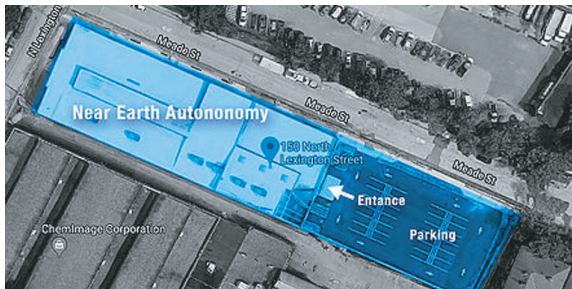

Office phone: 412-621-4300

For emergencies, please call:
Marcel Bergerman (412-513-6110)
John Poznick (412-779-3620)
Doug Kaup (412-760-0303)

Directions from Pittsburgh International Airport: <https://goo.gl/CKJFdb>

Parking: There is a parking lot on Meade St. On-street parking is also available.

Hotels

SpringHill Suites by Marriott Pittsburgh Bakery Square (1.1 miles)

134 Bakery Square Blvd, Pittsburgh, PA 15206
412-362-8600
<https://goo.gl/BY31jj>

Hotel Indigo Pittsburgh East Liberty (1.8 miles)

123 North Highland Ave, Pittsburgh, PA 15206
412-665-0555
– Please ask for the “Near Earth Autonomy rate” or book online
<https://goo.gl/6XB49N>

The Maverick by Kasa (1.9 miles)

120 S Whitfield St, Pittsburgh, PA 15206
412-214-8848
<https://goo.gl/2RF19B>

Hyatt House Pittsburgh/Bloomfield/Shadyside (2.6 miles)

5335 Baum Blvd, Pittsburgh, PA 15224
412-621-9900
– Please enter 83035 on their website under Corporate or Group rate to receive a discount rate
<https://goo.gl/2xFASi>