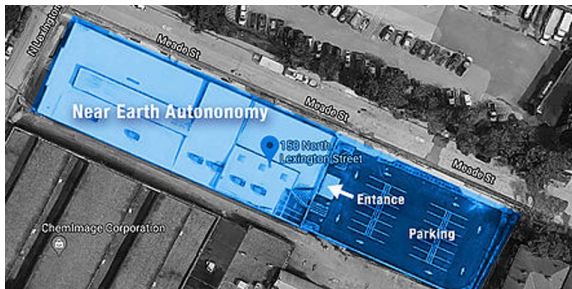

Office phone: 412-621-4300

For emergencies, please call:
Marcel Bergerman (412-513-6110)
John Poznick (412-779-3620)
Angela Cleveland (412-427-6303)

Directions from Pittsburgh International Airport: <https://goo.gl/CKJFdb>

Parking: There is a parking lot on Meade St. On-street parking is also available.

Hotels

SpringHill Suites by Marriott Pittsburgh Bakery Square (1.1 miles)

134 Bakery Square Blvd, Pittsburgh, PA 15206
412-362-8600
<https://goo.gl/BY31jj>

Hotel Indigo Pittsburgh East Liberty (1.8 miles)

123 North Highland Ave, Pittsburgh, PA 15206
412-665-0555
– Please ask for the “Near Earth Autonomy rate” or book online
<https://goo.gl/6XB49N>

The Maverick by Kasa (1.9 miles)

120 S Whitfield St, Pittsburgh, PA 15206
412-214-8848
<https://goo.gl/2RF19B>

Hyatt House Pittsburgh/Bloomfield/Shadyside (2.6 miles)

5335 Baum Blvd, Pittsburgh, PA 15224
412-621-9900
– Please enter 83035 on their website under Corporate or Group rate to receive a discount rate
<https://goo.gl/2xFASi>